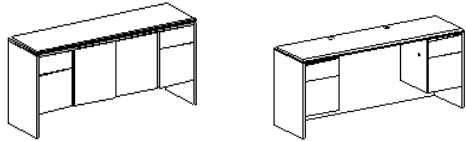

Livorno

Laminate Series

FF Fiora
Furniture

Double Pedestal Desk		
Product Number	Width	Depth
L-DP6030	60"	30"
L-DP7236	71"	36"

Single Pedestal Desk with Return		
Product Number	Width	Depth
Single Pedestal Desk		
L-SPR6630 (Right)	65"	30"
L-SPL6630 (Left)	65"	30"
L-SPL7236 (Left)	71"	36"
L-SPR7236 (Right)	71"	36"
Single Pedestal Return		
L-RL4224 (Left)	42"	24"
L-RR4224 (Right)	42"	24"

Executive U Desk		
Product Number	Width	Depth
Single Pedestal Desk		
L-SPR6630 (Right)	65"	30"
L-SPL6630 (Left)	65"	30"
L-SPL7236 (Left)	71"	36"
L-SPR7236 (Right)	71"	36"
Executive Bridge		
L-BR4824	48"	24"
Single Pedestal Credenza		
L-CPR7222 (Right)	71"	22"
L-CPL7222 (Left)	71"	22"

Furniture

Credenzas		
Product Number	Width	Depth
Storage		
L-CZ7222	71"	22"
Double Pedestal		
L-CDP72222	71"	22"

Overhead Storage Hutch		
Product Number	Width	Height
L-OD7236	71"	36"
L-OD7242	71"	42"

Lateral File, 2 Drawer		
Product Number	Width	Depth
L-LF2	36"	22"