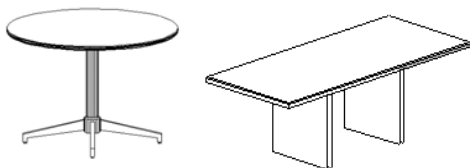

Livorno

Laminate Series

FF Fiora
Furniture

Double Pedestal Desk		
Product Number	Width	Depth
L-DP6030	60"	30"
L-DP7236	71"	36"

Single Pedestal Desk with Return		
Product Number	Width	Depth
Single Pedestal Desk		
L-SPR6630 (Right)	65"	30"
L-SPL6630 (Left)	65"	30"
L-SPL7236 (Left)	71"	36"
L-SPR7236 (Right)	71"	36"
Single Pedestal Return		
L-RL4224 (Left)	42"	24"
L-RR4224 (Right)	42"	24"

Executive U Desk		
Product Number	Width	Depth
Single Pedestal Desk		
L-SPR6630 (Right)	65"	30"
L-SPL6630 (Left)	65"	30"
L-SPL7236 (Left)	71"	36"
L-SPR7236 (Right)	71"	36"
Executive Bridge		
L-BR4824	48"	24"
Single Pedestal Credenza		
L-CPR7222 (Right)	71"	22"
L-CPL7222 (Left)	71"	22"

Furniture

Credenzas		
Product Number	Width	Depth
Storage		
L-CZ7222	71"	22"
Double Pedestal		
L-CDP72222	71"	22"

Overhead Storage Hutch		
Product Number	Width	Height
L-OD7236	71"	36"
L-OD7242	71"	42"

Lateral File, 2 Drawer		
Product Number	Width	Depth
L-LF2	36"	22"

Bookcases		
Product Number	Width	Height
L-BC3648	48"	36"
L-BC3672	72"	36"

Conference Tables with Bases		
Product Number	Width	Depth
L-MT36/7XL	36" Round	
L-MT42/7XL	42" Round	
L-RC7236	71"	36"
L-RC9642	96"	42"
L-RC12048	120"	48"