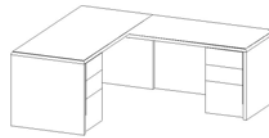

Contemporary Design

Premium Laminate

3mm High Impact Durable Edges

Fiora

Feature rich product promotes functional work environments

Modular components allows for flexible furniture arrangement

Top: Double Pedestal
36 X 72 Straight Front Desk with
Full Height Pedestals; Box/Box/File
and File/File

Precision engineering
and uncompromising
quality are built into
every component

Base Options

Cross Base

Disc Base

X Base

Top: 42" Round Conference
Table with Wood Cross Base.
Shown with Siena Guest Chairs

Center: 42 x 96 Rectangular
Conference Table with Panel
Base. Shown with Parma
Management Chairs

Bottom: Reception Station with
Full Height Pedestals; Box/Box/
File and File/File

Desk Configurations*

Bullet

36" x 72"

Double Pedestal

Straight Front

30" x 60"
30" x 66"
36" x 72"

Single Pedestal

Single Pedestal with Return

Executive U

Executive U with Hutch

Bow Front

42" x 72"

* All desks available in right or left configurations with Box/Box/File; File/File or 3/4 Height Box/File pedestals. Returns and Bridges available in 42" or 48" widths.