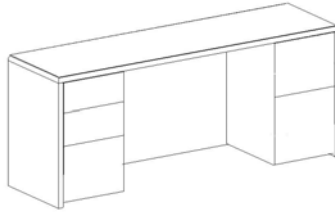

Bottom: Reception Station with
Full Height Pedestals; Box/Box/
File and File/File

Desk Configurations*

Bullet

36" x 72"

Double Pedestal

Straight Front

30" x 60"
30" x 66"
36" x 72"

Single Pedestal

Single Pedestal with Return

Executive U

Executive U with Hutch

Bow Front

42" x 72"

* All desks available in right or left configurations with Box/Box/File; File/File or 3/4 Height Box/File pedestals. Returns and Bridges available in 42" or 48" widths.

Furniture

Credenzas — 66" or 72" Wide

Lateral File

Freestanding
22" x 32" under surface
22" x 34" under surface

Hutch

36" x 66" or 42" x 66"
36" x 72" or 42" x 72"
with or without tackboard

Bookcases

32" x 48"

32" x 66"
32" x 72"

Conference Tables

36" and 42" dimensions with a Disc; Cross or X Base

36" x 72"; 42" x 96";
48" x 120" with a Rectangle Panel Base

Reception Desks and Stations

Coffee Table and End Table