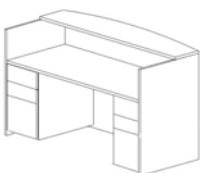

Bottom: Reception Station with
Full Height Pedestals; Box/Box/
File and File/File

Desk Configurations*

Bullet

36" x 72"

Double Pedestal

Straight Front

30" x 60"
30" x 66"
36" x 72"

Single Pedestal

Furniture

Credenzas — 66" or 72" Wide

Lateral File

Freestanding
22" x 32" under surface
22" x 34" under surface

Hutch

36" x 66" or 42" x 66"
36" x 72" or 42" x 72"
with or without tackboard

Bookcases

32" x 48"

32" x 66"
32" x 72"

Conference Tables

36" and 42" dimensions with a Disc; Cross or X Base

36" x 72"; 42" x 96";
48" x 120" with a Rectangle Panel Base

Reception Desks and Stations

Coffee Table and End Table