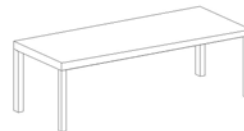

32" x 66"
32" x 72"

Conference Tables

36" and 42" dimensions with a Disc; Cross or X Base

36" x 72"; 42" x 96";
48" x 120" with a Rectangle Panel Base

Reception Desks and Stations

Coffee Table and End Table