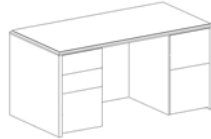

Contemporary Design

Premium Laminate

3mm High Impact Durable Edges

Fiora

Feature rich product promotes functional work environments

Modular components allows for flexible furniture arrangement

Top: Double Pedestal
36 X 72 Straight Front Desk with
Full Height Pedestals; Box/Box/File
and File/File

Center: Executive U Desk with Box/
File 3/4" Height Pedestals. Shown
with Siena Management Chair

Center Drawer
(optional)

Full Extension Drawers

Waterfall Drawer Pull

Toll Free: 877-44-Fiora

Furniture

Contemporary styling
enhances any work
setting

Precision engineering
and uncompromising
quality are built into
every component

Base Options

Cross Base

Disc Base

X Base

Top: 42" Round Conference
Table with Wood Cross Base.
Shown with Siena Guest Chairs

Center: 42 x 96 Rectangular
Conference Table with Panel
Base. Shown with Parma
Management Chairs

Bottom: Reception Station with
Full Height Pedestals; Box/Box/
File and File/File

Desk Configurations*

Bullet

36" x 72"

Double Pedestal

Straight Front

30" x 60"
30" x 66"
36" x 72"

Single Pedestal