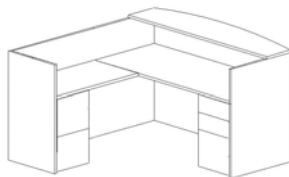

Furniture

Credenzas — 66" or 72" Wide

Lateral File

Freestanding
22" x 32" under surface
22" x 34" under surface

Hutch

36" x 66" or 42" x 66"
36" x 72" or 42" x 72"
with or without tackboard

Bookcases

32" x 48"

32" x 66"
32" x 72"

Conference Tables

36" and 42" dimensions with a Disc; Cross or X Base

36" x 72"; 42" x 96";
48" x 120" with a Rectangle Panel Base

Reception Desks and Stations

Coffee Table and End Table