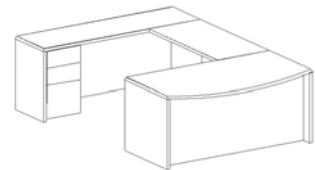

Bottom: Reception Station with
Full Height Pedestals; Box/Box/
File and File/File

Desk Configurations*

Bullet

36" x 72"

Double Pedestal

Straight Front

30" x 60"
30" x 66"
36" x 72"

Single Pedestal

Single Pedestal with Return

Executive U

Executive U with Hutch

Bow Front

42" x 72"

* All desks available in right or left configurations with Box/Box/File; File/File or 3/4 Height Box/File pedestals. Returns and Bridges available in 42" or 48" widths.

Furniture

Credenzas — 66" or 72" Wide

Lateral File

Freestanding
22" x 32" under surface
22" x 34" under surface

Hutch

36" x 66" or 42" x 66"
36" x 72" or 42" x 72"
with or without tackboard

Bookcases

32" x 48"