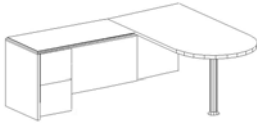

Contemporary Design

Premium Laminate

3mm High Impact Durable Edges

Fiora

Feature rich product promotes functional work environments

Modular components allows for flexible furniture arrangement

Top: Double Pedestal
36 X 72 Straight Front Desk with
Full Height Pedestals; Box/Box/File
and File/File

Precision engineering
and uncompromising
quality are built into
every component

Base Options

Cross Base

Disc Base

X Base

Top: 42" Round Conference
Table with Wood Cross Base.
Shown with Siena Guest Chairs

Center: 42 x 96 Rectangular
Conference Table with Panel
Base. Shown with Parma
Management Chairs

Bottom: Reception Station with
Full Height Pedestals; Box/Box/
File and File/File

Desk Configurations*

Bullet

36" x 72"

Double Pedestal

Straight Front

30" x 60"
30" x 66"
36" x 72"

Single Pedestal

Single Pedestal with Return

Executive U

Executive U with Hutch

Bow Front

42" x 72"

* All desks available in right or left configurations with Box/Box/File; File/File or 3/4 Height Box/File pedestals. Returns and Bridges available in 42" or 48" widths.