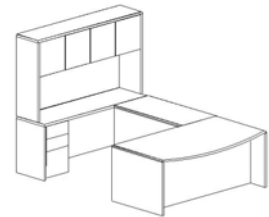

Precision engineering
and uncompromising
quality are built into
every component

Base Options

Cross Base

Disc Base

X Base

Top: 42" Round Conference
Table with Wood Cross Base.
Shown with Siena Guest Chairs

Center: 42 x 96 Rectangular
Conference Table with Panel
Base. Shown with Parma
Management Chairs

Bottom: Reception Station with
Full Height Pedestals; Box/Box/
File and File/File

Desk Configurations*

Bullet

36" x 72"

Double Pedestal

Straight Front

30" x 60"
30" x 66"
36" x 72"

Single Pedestal

Single Pedestal with Return

Executive U

Executive U with Hutch

Bow Front

42" x 72"

* All desks available in right or left configurations with Box/Box/File; File/File or 3/4 Height Box/File pedestals. Returns and Bridges available in 42" or 48" widths.

Furniture

Credenzas — 66" or 72" Wide

Lateral File

Freestanding
22" x 32" under surface
22" x 34" under surface

Hutch

36" x 66" or 42" x 66"
36" x 72" or 42" x 72"
with or without tackboard

Bookcases

32" x 48"