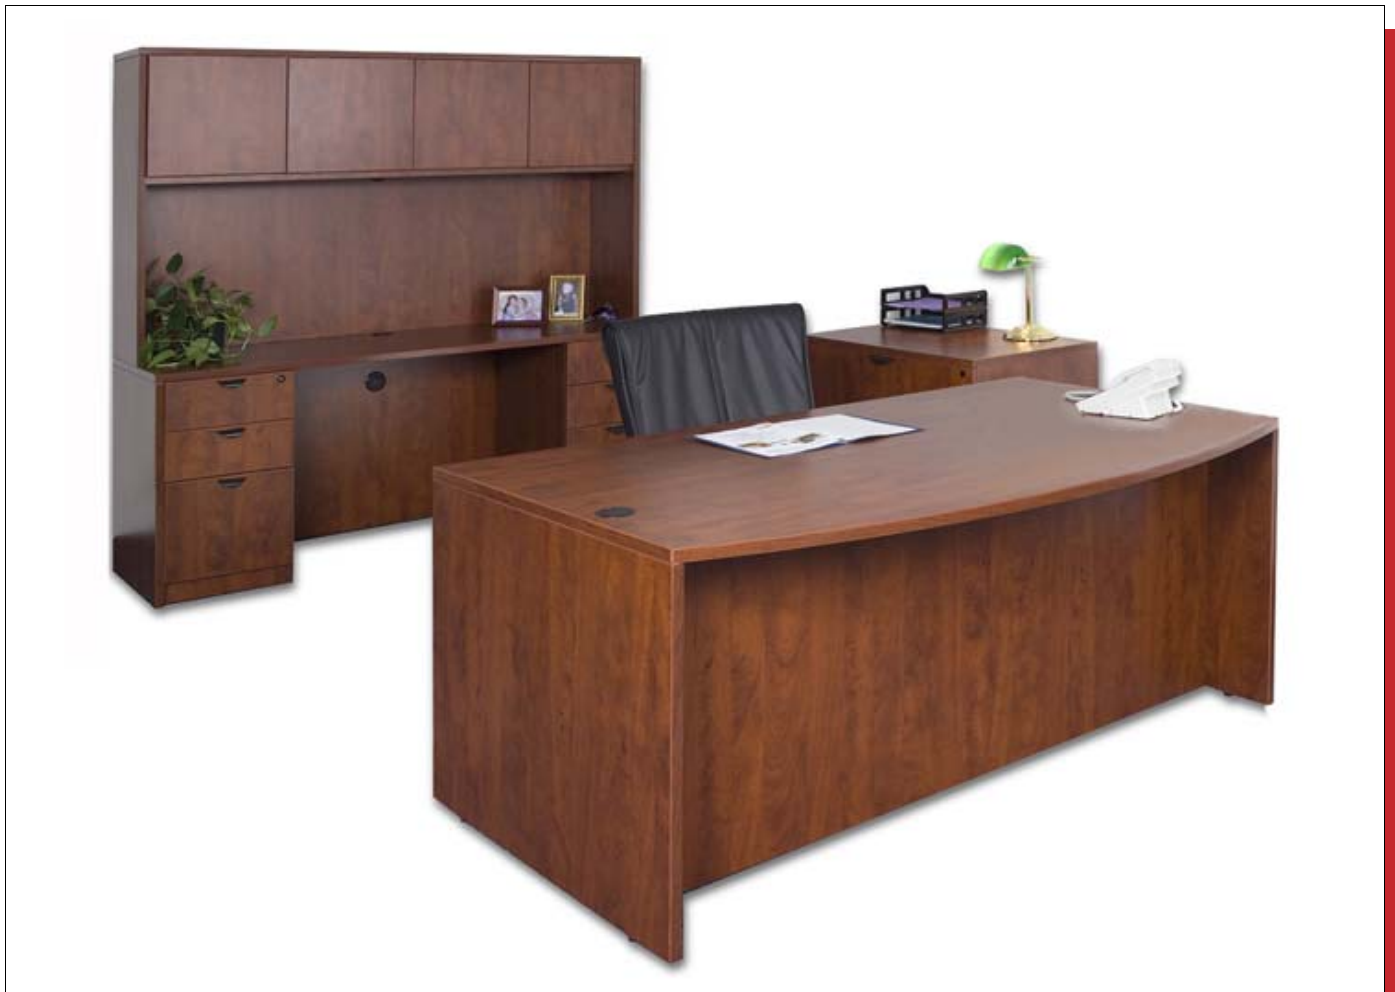

FF Fiora
Furniture

Mirano Series

Fiora

Toll Free: 877-44-Fiora

Furniture

Product Shown: 36" x 72" Bullet
Desk with 42" Return. 32" x 48"
Book Shelf. Shown with Siena
Management Chair

Rich Medium Cherry Finish

Contemporary Design

Premium Laminate

3mm High Impact Durable Edges

Fiora

Feature rich product promotes functional work environments

Modular components allows for flexible furniture arrangement

Top: Double Pedestal
36 X 72 Straight Front Desk with
Full Height Pedestals; Box/Box/File
and File/File

Center: Executive U Desk with Box/
File 3/4" Height Pedestals. Shown
with Siena Management Chair

Center Drawer
(optional)

Full Extension Drawers

Waterfall Drawer Pull

Toll Free: 877-44-Fiora

Furniture

Contemporary styling
enhances any work
setting

Precision engineering
and uncompromising
quality are built into
every component

Base Options

Cross Base

Disc Base

X Base

Top: 42" Round Conference
Table with Wood Cross Base.
Shown with Siena Guest Chairs

Center: 42 x 96 Rectangular
Conference Table with Panel
Base. Shown with Parma
Management Chairs