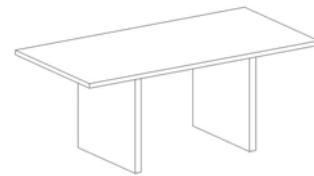

Single Pedestal with Return

Executive U

Executive U with Hutch

Bow Front

42" x 72"

* All desks available in right or left configurations with Box/Box/File; File/File or 3/4 Height Box/File pedestals. Returns and Bridges available in 42" or 48" widths.

Furniture

Credenzas — 66" or 72" Wide

Lateral File

Freestanding
22" x 32" under surface
22" x 34" under surface

Hutch

36" x 66" or 42" x 66"
36" x 72" or 42" x 72"
with or without tackboard

Bookcases

32" x 48"

32" x 66"
32" x 72"

Conference Tables

36" and 42" dimensions with a Disc; Cross or X Base

36" x 72"; 42" x 96";
48" x 120" with a Rectangle Panel Base

Reception Desks and Stations

Coffee Table and End Table