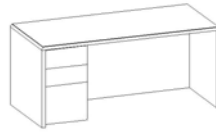

Precision engineering
and uncompromising
quality are built into
every component

Base Options

Cross Base

Disc Base

X Base

Top: 42" Round Conference
Table with Wood Cross Base.
Shown with Siena Guest Chairs

Center: 42 x 96 Rectangular
Conference Table with Panel
Base. Shown with Parma
Management Chairs

Bottom: Reception Station with
Full Height Pedestals; Box/Box/
File and File/File

Desk Configurations*

Bullet

36" x 72"

Double Pedestal

Straight Front

30" x 60"
30" x 66"
36" x 72"

Single Pedestal

Single Pedestal with Return

Executive U

Executive U with Hutch

Bow Front

42" x 72"

* All desks available in right or left configurations with Box/Box/File; File/File or 3/4 Height Box/File pedestals. Returns and Bridges available in 42" or 48" widths.

Furniture

Credenzas — 66" or 72" Wide

Lateral File

Freestanding
22" x 32" under surface
22" x 34" under surface

Hutch

36" x 66" or 42" x 66"
36" x 72" or 42" x 72"
with or without tackboard

Bookcases

32" x 48"