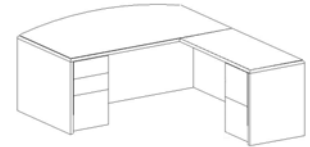

Bottom: Reception Station with
Full Height Pedestals; Box/Box/
File and File/File

Desk Configurations*

Bullet

36" x 72"

Double Pedestal

Straight Front

30" x 60"
30" x 66"
36" x 72"

Single Pedestal

Single Pedestal with Return

Executive U

Executive U with Hutch

Bow Front

42" x 72"

* All desks available in right or left configurations with Box/Box/File; File/File or 3/4 Height Box/File pedestals. Returns and Bridges available in 42" or 48" widths.

Furniture

Credenzas — 66" or 72" Wide

Lateral File

Freestanding
22" x 32" under surface
22" x 34" under surface

Hutch

36" x 66" or 42" x 66"
36" x 72" or 42" x 72"
with or without tackboard

Bookcases

32" x 48"