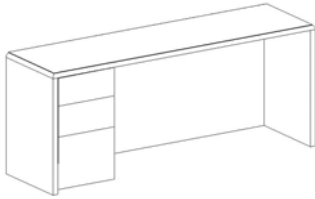

Bottom: Reception Station with
Full Height Pedestals; Box/Box/
File and File/File

Desk Configurations*

Bullet

36" x 72"

Double Pedestal

Straight Front

30" x 60"
30" x 66"
36" x 72"

Single Pedestal

Single Pedestal with Return

Executive U

Executive U with Hutch

Bow Front

42" x 72"

* All desks available in right or left configurations with Box/Box/File; File/File or 3/4 Height Box/File pedestals. Returns and Bridges available in 42" or 48" widths.

Furniture

Credenzas — 66" or 72" Wide

Lateral File

Freestanding
22" x 32" under surface
22" x 34" under surface

Hutch

36" x 66" or 42" x 66"
36" x 72" or 42" x 72"
with or without tackboard

Bookcases

32" x 48"

32" x 66"
32" x 72"

Conference Tables

36" and 42" dimensions with a Disc; Cross or X Base

36" x 72"; 42" x 96";
48" x 120" with a Rectangle Panel Base

Reception Desks and Stations

Coffee Table and End Table