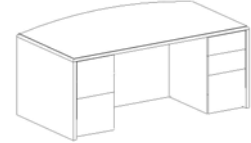

Bottom: Reception Station with
Full Height Pedestals; Box/Box/
File and File/File

Desk Configurations*

Bullet

36" x 72"

Double Pedestal

Straight Front

30" x 60"
30" x 66"
36" x 72"

Single Pedestal

Single Pedestal with Return

Executive U

Executive U with Hutch

Bow Front

42" x 72"

* All desks available in right or left configurations with Box/Box/File; File/File or 3/4 Height Box/File pedestals. Returns and Bridges available in 42" or 48" widths.

Furniture

Credenzas — 66" or 72" Wide

Lateral File

Freestanding
22" x 32" under surface
22" x 34" under surface

Hutch

36" x 66" or 42" x 66"
36" x 72" or 42" x 72"
with or without tackboard

Bookcases

32" x 48"