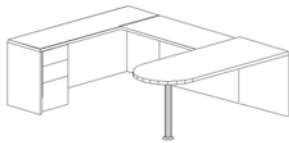

Precision engineering
and uncompromising
quality are built into
every component

Base Options

Cross Base

Disc Base

X Base

Top: 42" Round Conference
Table with Wood Cross Base.
Shown with Siena Guest Chairs

Center: 42 x 96 Rectangular
Conference Table with Panel
Base. Shown with Parma
Management Chairs

Bottom: Reception Station with
Full Height Pedestals; Box/Box/
File and File/File

Desk Configurations*

Bullet

36" x 72"

Double Pedestal

Straight Front

30" x 60"
30" x 66"
36" x 72"

Single Pedestal

Single Pedestal with Return

Executive U

Executive U with Hutch

Bow Front

42" x 72"

* All desks available in right or left configurations with Box/Box/File; File/File or 3/4 Height Box/File pedestals. Returns and Bridges available in 42" or 48" widths.