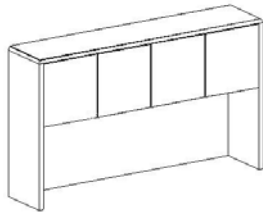

Bottom: Reception Station with
Full Height Pedestals; Box/Box/
File and File/File

Desk Configurations*

Bullet

36" x 72"

Double Pedestal

Straight Front

30" x 60"
30" x 66"
36" x 72"

Single Pedestal

Single Pedestal with Return

Executive U

Executive U with Hutch

Bow Front

42" x 72"

* All desks available in right or left configurations with Box/Box/File; File/File or 3/4 Height Box/File pedestals. Returns and Bridges available in 42" or 48" widths.

Furniture

Credenzas — 66" or 72" Wide

Lateral File

Freestanding
22" x 32" under surface
22" x 34" under surface

Hutch

36" x 66" or 42" x 66"
36" x 72" or 42" x 72"
with or without tackboard

Bookcases

32" x 48"

32" x 66"
32" x 72"

Conference Tables

36" and 42" dimensions with a Disc; Cross or X Base

36" x 72"; 42" x 96";
48" x 120" with a Rectangle Panel Base

Reception Desks and Stations

Coffee Table and End Table