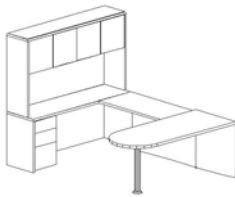

Precision engineering
and uncompromising
quality are built into
every component

Base Options

Cross Base

Disc Base

X Base

Top: 42" Round Conference
Table with Wood Cross Base.
Shown with Siena Guest Chairs

Center: 42 x 96 Rectangular
Conference Table with Panel
Base. Shown with Parma
Management Chairs

Bottom: Reception Station with
Full Height Pedestals; Box/Box/
File and File/File

Desk Configurations*

Bullet

36" x 72"

Double Pedestal

Straight Front

30" x 60"
30" x 66"
36" x 72"

Single Pedestal

Single Pedestal with Return

Executive U

Executive U with Hutch

Bow Front

42" x 72"

* All desks available in right or left configurations with Box/Box/File; File/File or 3/4 Height Box/File pedestals. Returns and Bridges available in 42" or 48" widths.

Furniture

Credenzas — 66" or 72" Wide

Lateral File

Freestanding
22" x 32" under surface
22" x 34" under surface

Hutch

36" x 66" or 42" x 66"
36" x 72" or 42" x 72"
with or without tackboard

Bookcases

32" x 48"