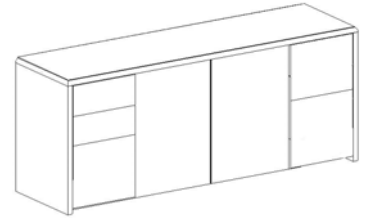

Bottom: Reception Station with
Full Height Pedestals; Box/Box/
File and File/File

Desk Configurations*

Bullet

36" x 72"

Double Pedestal

Straight Front

30" x 60"
30" x 66"
36" x 72"

Single Pedestal

Single Pedestal with Return

Executive U

Executive U with Hutch

Bow Front

42" x 72"

* All desks available in right or left configurations with Box/Box/File; File/File or 3/4 Height Box/File pedestals. Returns and Bridges available in 42" or 48" widths.

Furniture

Credenzas — 66" or 72" Wide

Lateral File

Freestanding
22" x 32" under surface
22" x 34" under surface

Hutch

36" x 66" or 42" x 66"
36" x 72" or 42" x 72"
with or without tackboard

Bookcases

32" x 48"

32" x 66"
32" x 72"

Conference Tables

36" and 42" dimensions with a Disc; Cross or X Base

36" x 72"; 42" x 96";
48" x 120" with a Rectangle Panel Base

Reception Desks and Stations

Coffee Table and End Table