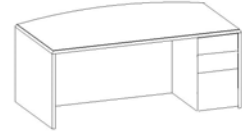

Bottom: Reception Station with
Full Height Pedestals; Box/Box/
File and File/File

Desk Configurations*

Bullet

36" x 72"

Double Pedestal

Straight Front

30" x 60"
30" x 66"
36" x 72"

Single Pedestal

Single Pedestal with Return

Executive U

Executive U with Hutch

Bow Front

42" x 72"

* All desks available in right or left configurations with Box/Box/File; File/File or 3/4 Height Box/File pedestals. Returns and Bridges available in 42" or 48" widths.

Furniture

Credenzas — 66" or 72" Wide

Lateral File

Freestanding
22" x 32" under surface
22" x 34" under surface

Hutch

36" x 66" or 42" x 66"
36" x 72" or 42" x 72"
with or without tackboard

Bookcases

32" x 48"