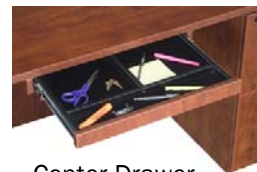

FF Fiora
Furniture

Mirano Series

Fiora

Toll Free: 877-44-Fiora

Furniture

Product Shown: 36" x 72" Bullet
Desk with 42" Return. 32" x 48"
Book Shelf. Shown with Siena
Management Chair

Rich Medium Cherry Finish

Contemporary Design

Premium Laminate

3mm High Impact Durable Edges

Fiora

Feature rich product promotes functional work environments

Modular components allows for flexible furniture arrangement

Top: Double Pedestal
36 X 72 Straight Front Desk with
Full Height Pedestals; Box/Box/File
and File/File

Center: Executive U Desk with Box/
File 3/4" Height Pedestals. Shown
with Siena Management Chair

Center Drawer
(optional)

Full Extension Drawers

Waterfall Drawer Pull

Toll Free: 877-44-Fiora

Furniture

Contemporary styling
enhances any work
setting